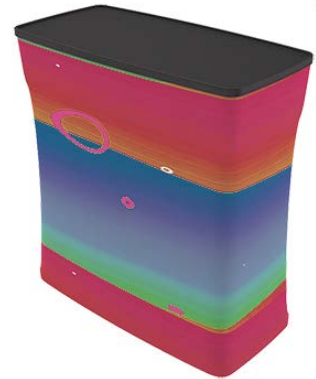

Premier® Display Cases

Choose from our range of moulded transit cases, designed to protect your display on its travels ensuring it arrives at its destination as it was intended.

All of our cases can be converted to counters by adding a table top & graphic.

- Wheels
- ABS Moulded Plastic
- Wrap-around Graphics
- Hard wearing
- Laminated Table Tops
- Versatile
- Custom options

Lights fit in a foam insert in the lid

Table tops fold for easy storage

Cases can convert to counters

Zip portable brochure carry case

Capsule™ case and counter

Zeus™

Tio™

Lid can be used as a step