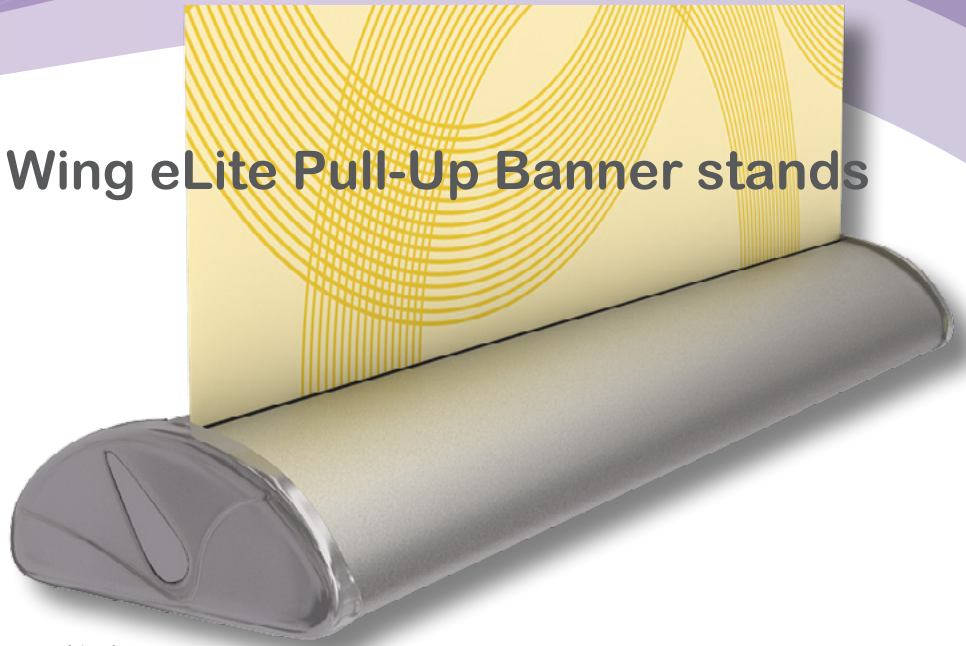

Wing eLite Pull-Up Banner stands

Premier® Wing is a 'pull up' or 'retractable' banner stand, manufactured in anodised aluminium

with tensioned sprung roller mechanism.

The Wing is simple, striking and durable.

Retractable banner systems are ideal for exhibitions, showrooms, receptions, retail P.O.S and sales presentations.

Wings are available in four widths: 500mm, 850mm, 1000mm and 1200mm and have a choice of standard or extended heights.

The display is reusable allowing for replacement graphics when required.

A hard case option is available for multiple units to enhance the safety of your displays whilst shipping (500 & 850mm units only).